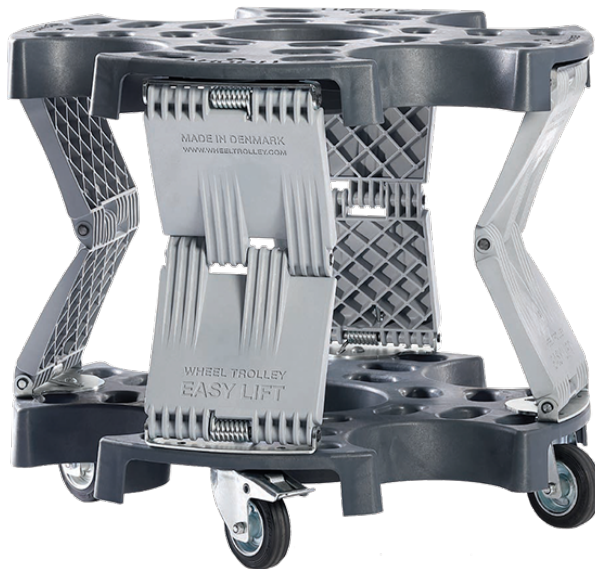

# GR20

# GR20 Wheel trolley easy lift

## GR20 WHEEL TROLLEY EASY LIFT

AUTOMATIC ADJUSTMENT OF THE HEIGHT IN RELATION TO THE LOAD

### **THE MOST ERGONOMIC WHEEL TROLLEY TO WORK WITH!**

Wheel Trolley Easy Lift is our brand new invention. It is the most ergonomic variant within our range of Wheel Trolleys.

It is an elevated Wheel Trolley, which, with the help of springs, raises and lowers in relation to load. A brilliant feature, when you wish to save yourself for heavy lifting and relieve knees and back.